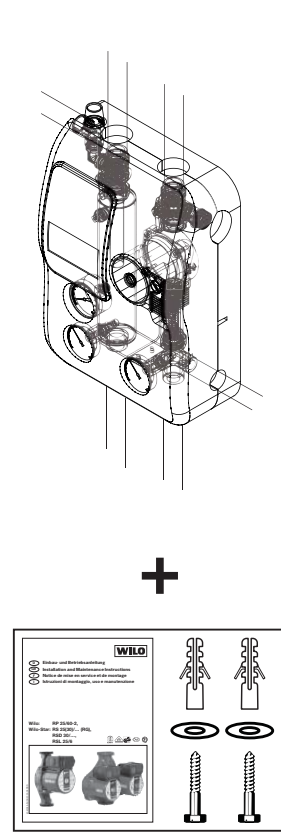

# FV 70 TACOSOL ZR

	TB 110°C*	
	PB 8 bar	
*  → ump instructions		
	TB 160°C	
	PB 8 bar	

# FV 70 TACOSOL ZR