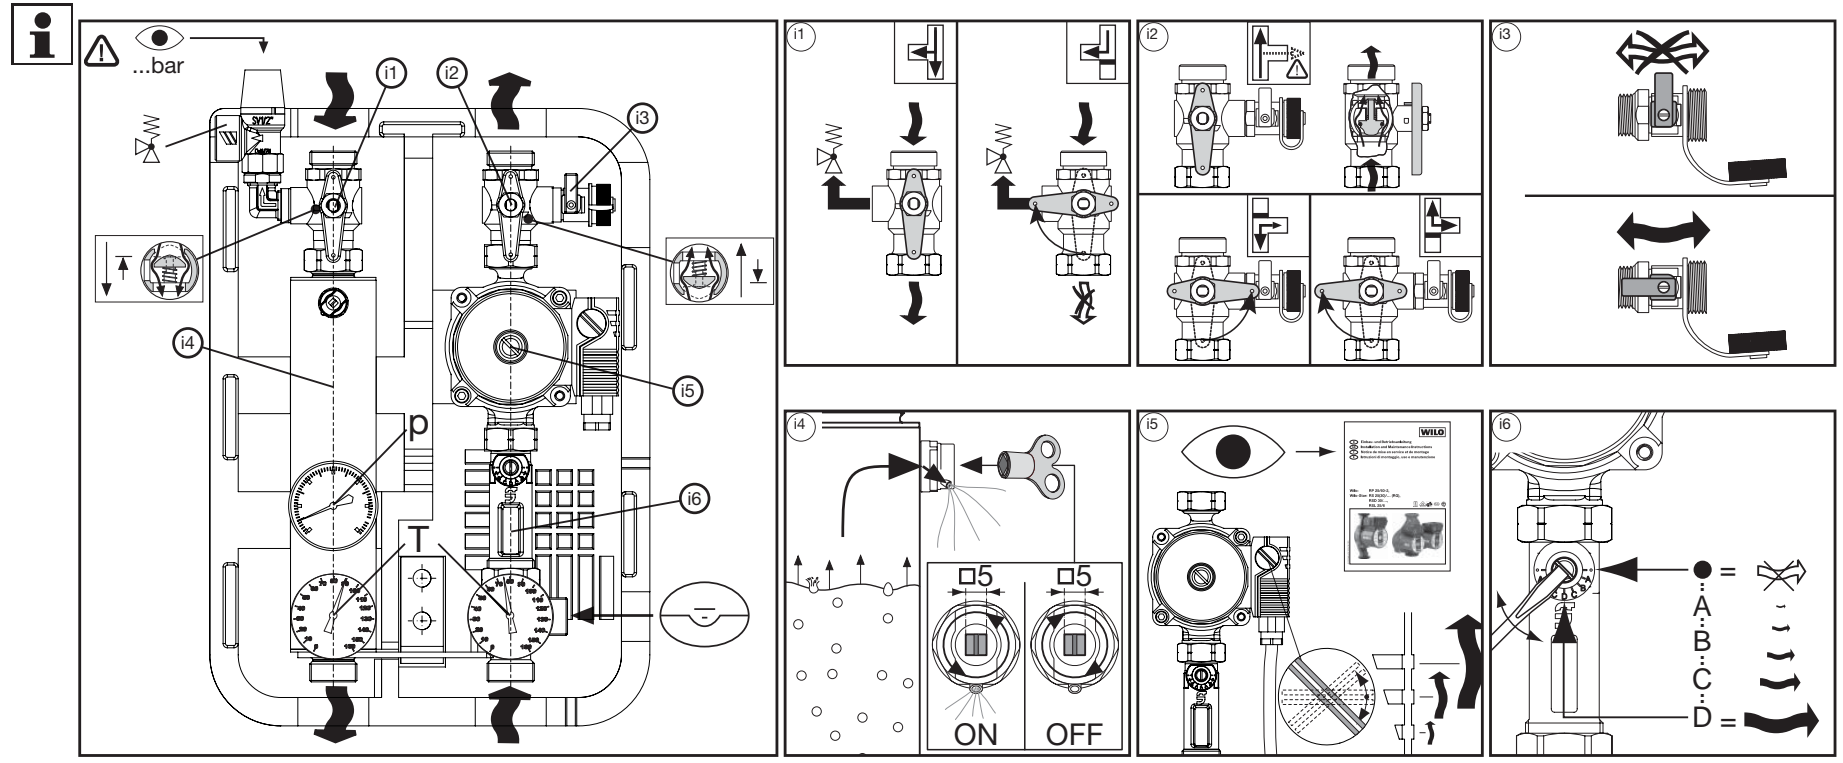

# FV 70 TACOSOL ZR

	TB 110°C*	
	PB 8 bar	
*  → ump instructions		
	TB 160°C	
	PB 8 bar	