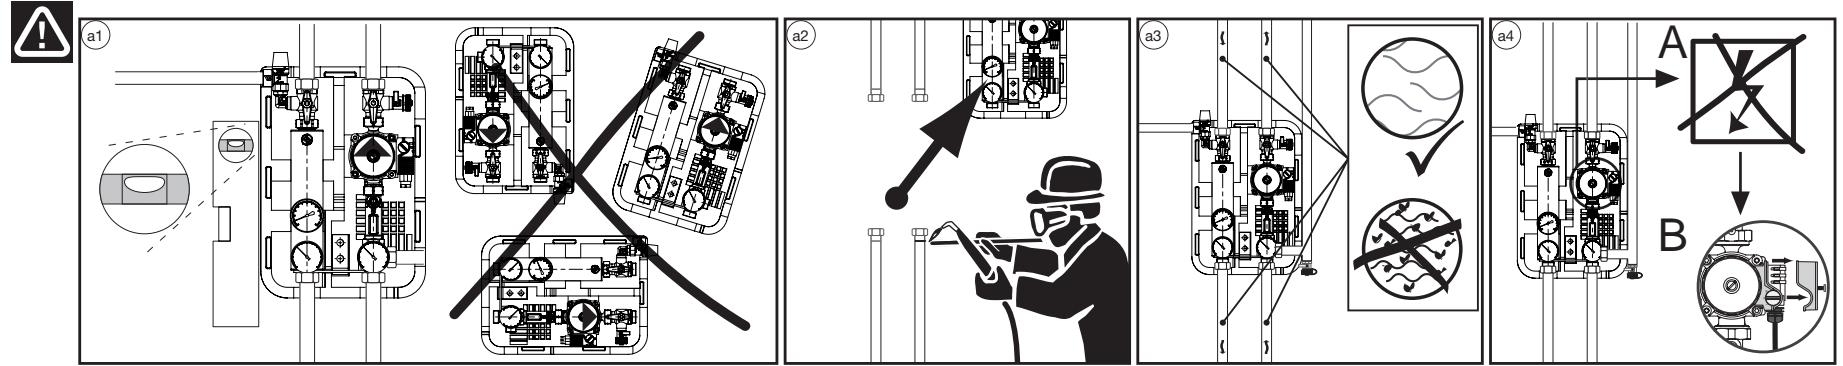

# FV 70 TACOSOL ZR

	TB 110°C*	
	PB 8 bar	
*  → ump instructions		
	TB 160°C	
	PB 8 bar	